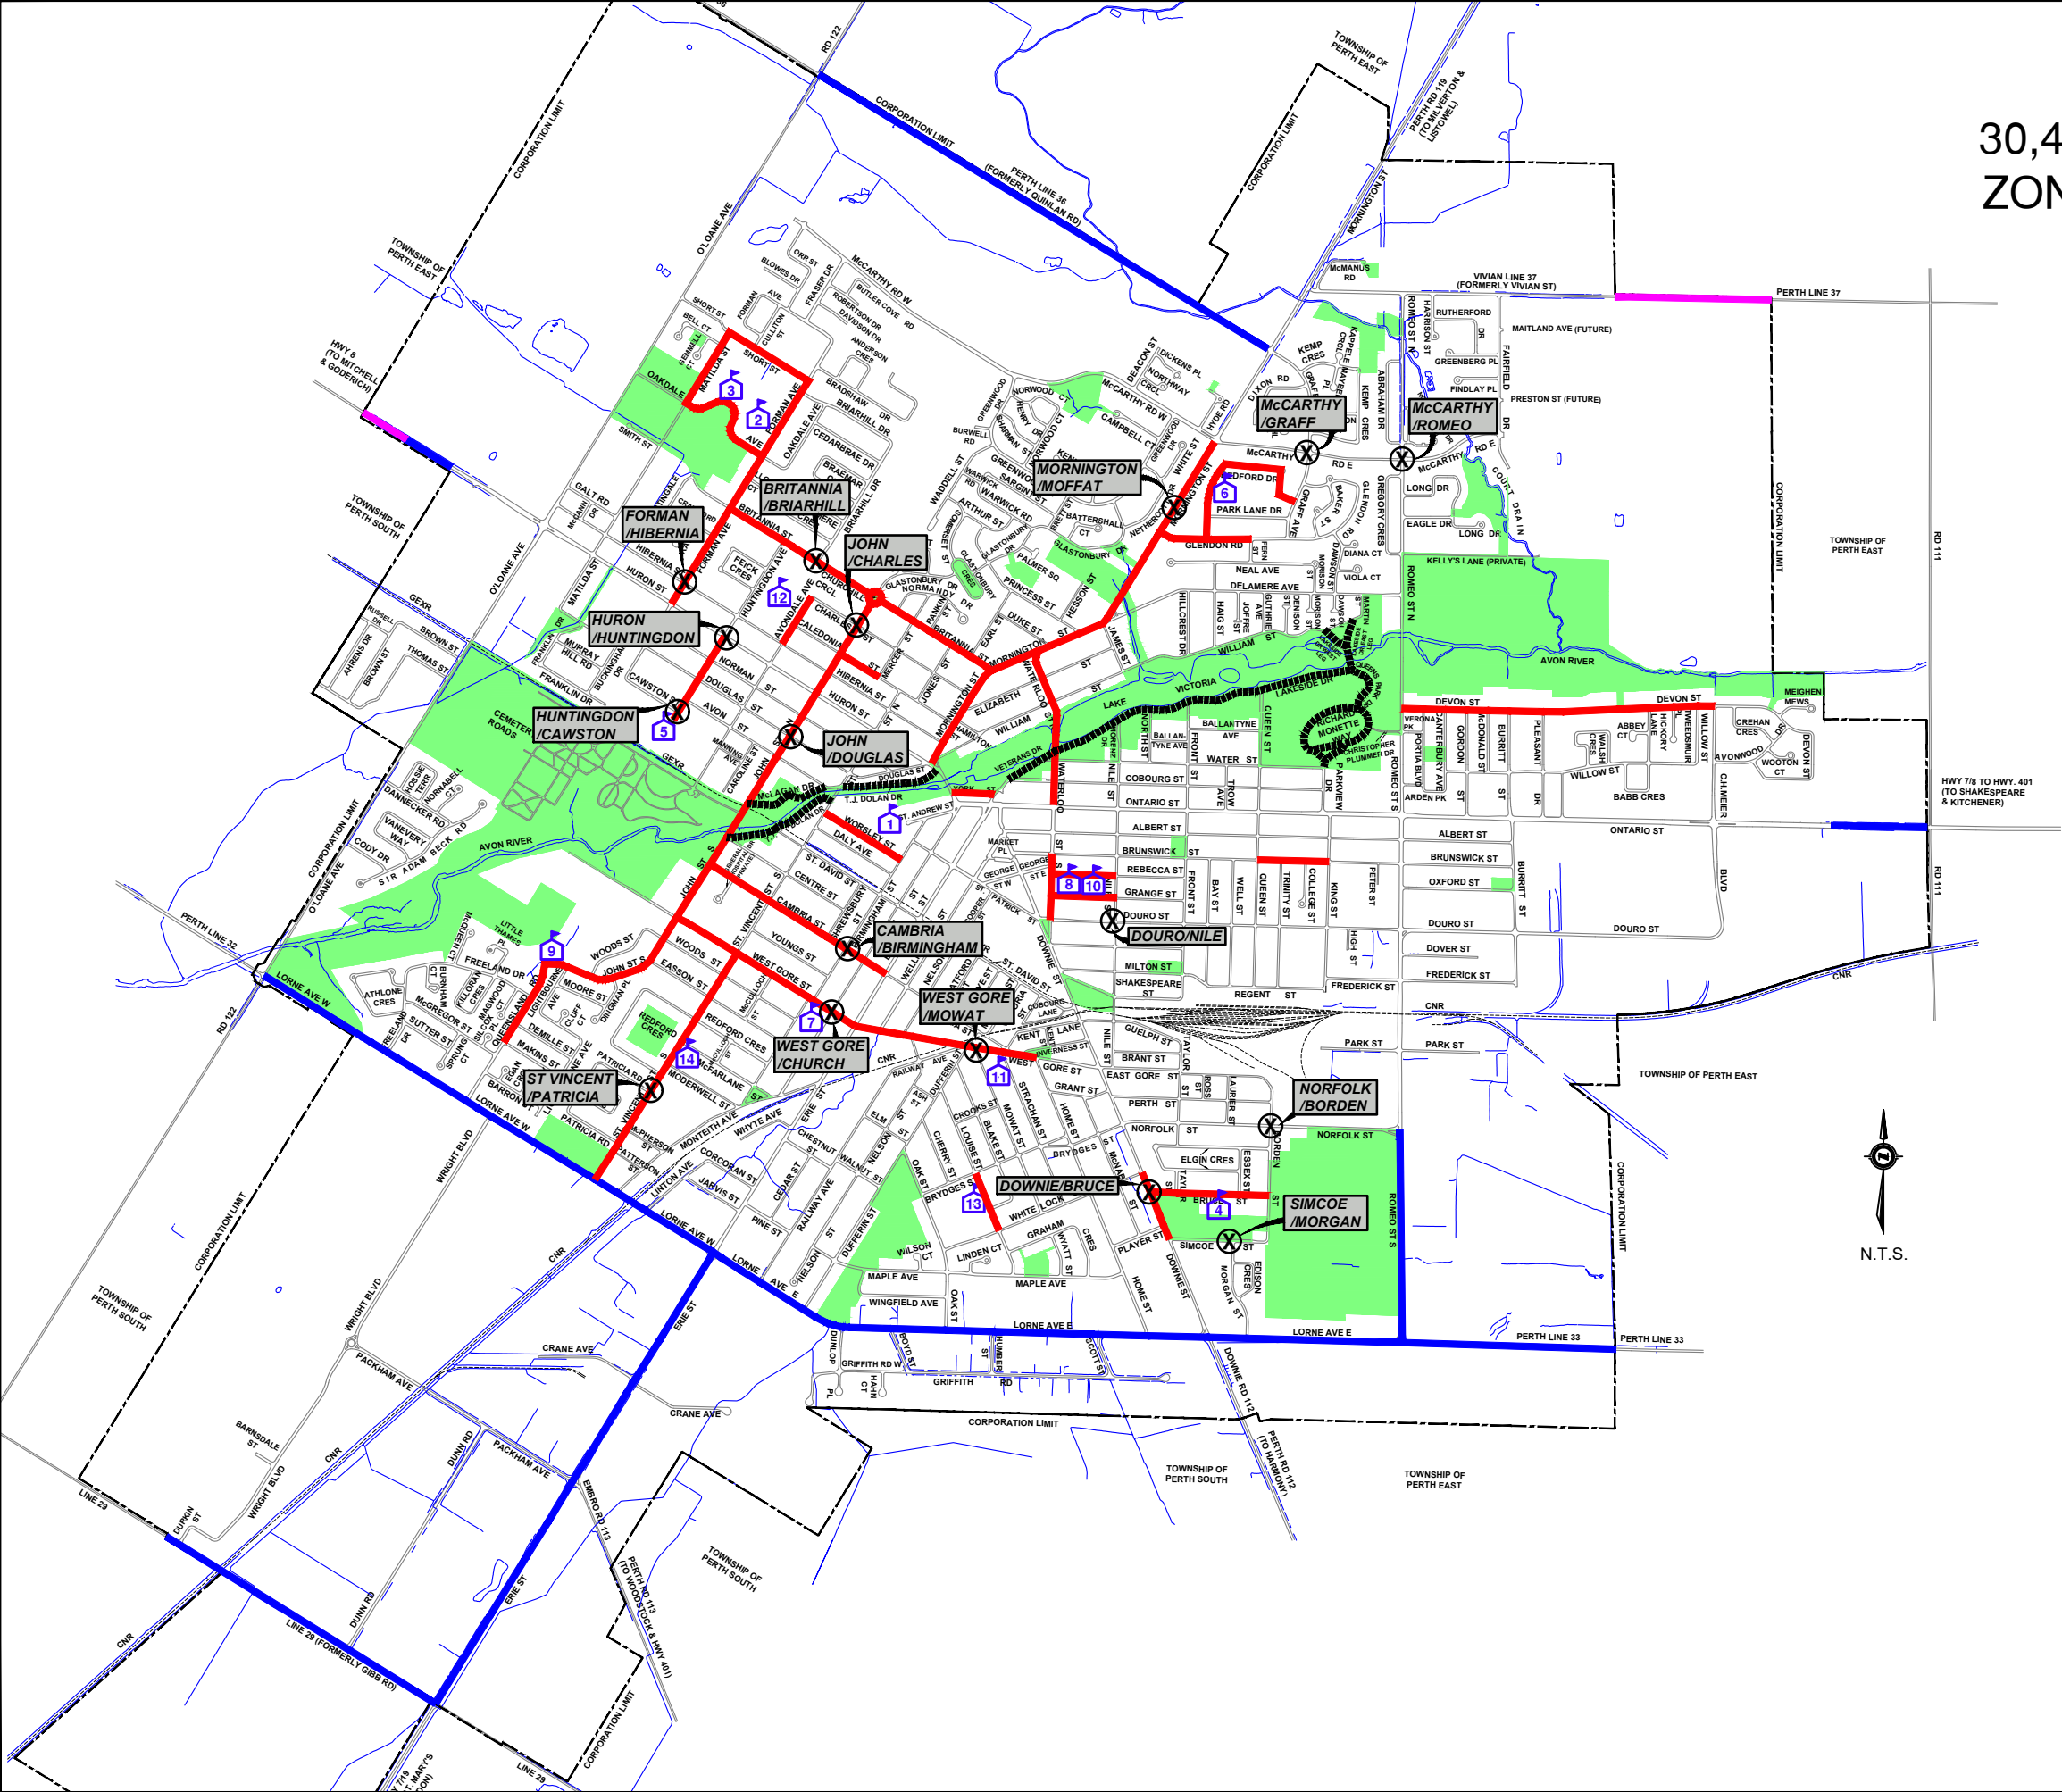

30,40, 60 AND 80 KM/HR TRAFFIC ZONES, SCHOOLS AND SCHOOL CROSSING LOCATIONS

LEGEND

- 30 KM/H SPEED LIMIT
- 40 KM/H SPEED LIMIT
- 60 KM/H SPEED LIMIT
- 80 KM/H SPEED LIMIT

NOTE: 50 KM/H SPEED LIMIT UNLESS OTHERWISE IDENTIFIED

- CITY PATROLLED SCHOOL CROSS WALK
- PARK/RECREATIONAL FACILITIES
- SCHOOL (SEE LEGEND BELOW)

SECONDARY SCHOOLS

1. CENTRAL SECONDARY SCHOOL
2. NORTHWESTERN SECONDARY SCHOOL
3. ST. MICHAEL CATHOLIC SECONDARY SCHOOL

PRIMARY SCHOOLS

4. ANNE HATHAWAY SCHOOL
5. AVON SCHOOL
6. BEDFORD SCHOOL
7. HAMLET SCHOOL
8. JEANNE SAUVE CATHOLIC SCHOOL
9. STRATFORD DISTRICT CHRISTIAN SCHOOL
10. ROMEO SCHOOL
11. SHAKESPEARE SCHOOL
12. ST. ALOYSIUS SCHOOL
13. ST. AMBROSE SCHOOL
14. ST. JOSEPH'S SCHOOL