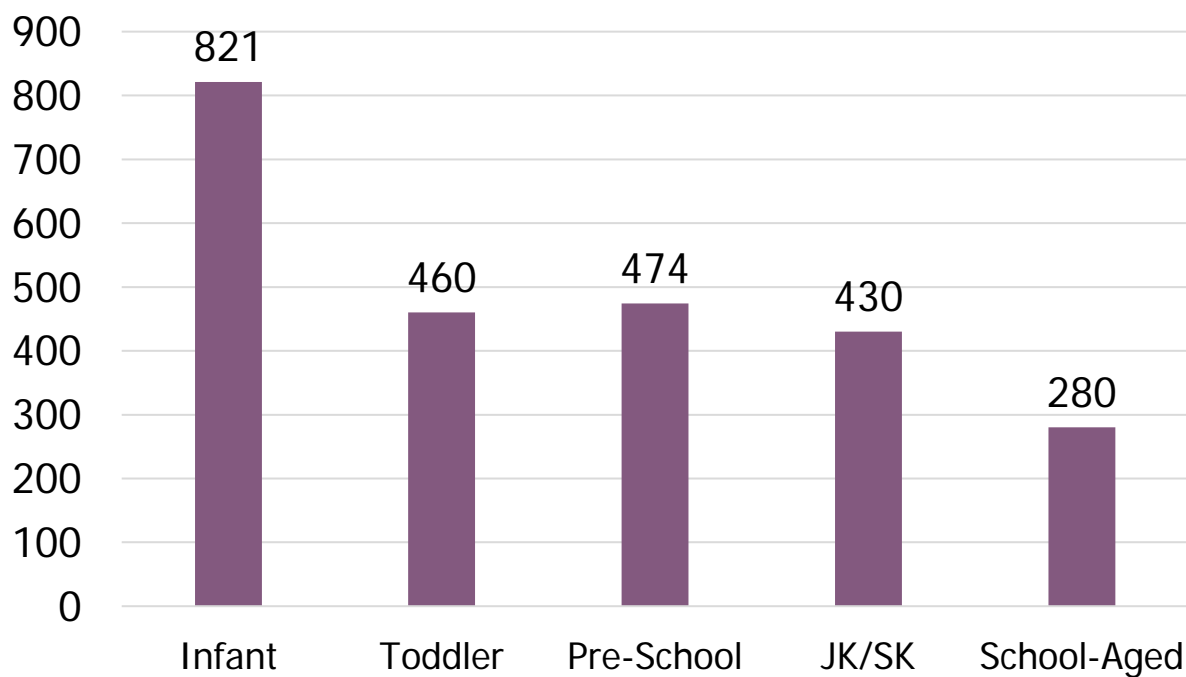

# SOCIAL SERVICES MONTHLY CHILDREN'S SERVICES REPORT

## Stratford, Perth County, & St. Marys

**2465** Total number of Children on the waitlist

Age Category on the waitlist

### Resource Consulting

**89** Total Children supported by the Program

Level of Support

### EarlyON

**878** Unique children (0-6 years) served

**644** Unique Parents/ Caregivers served

**1793** Visits by children (0-6 years)

**1287** Visits by Parents/ Caregivers