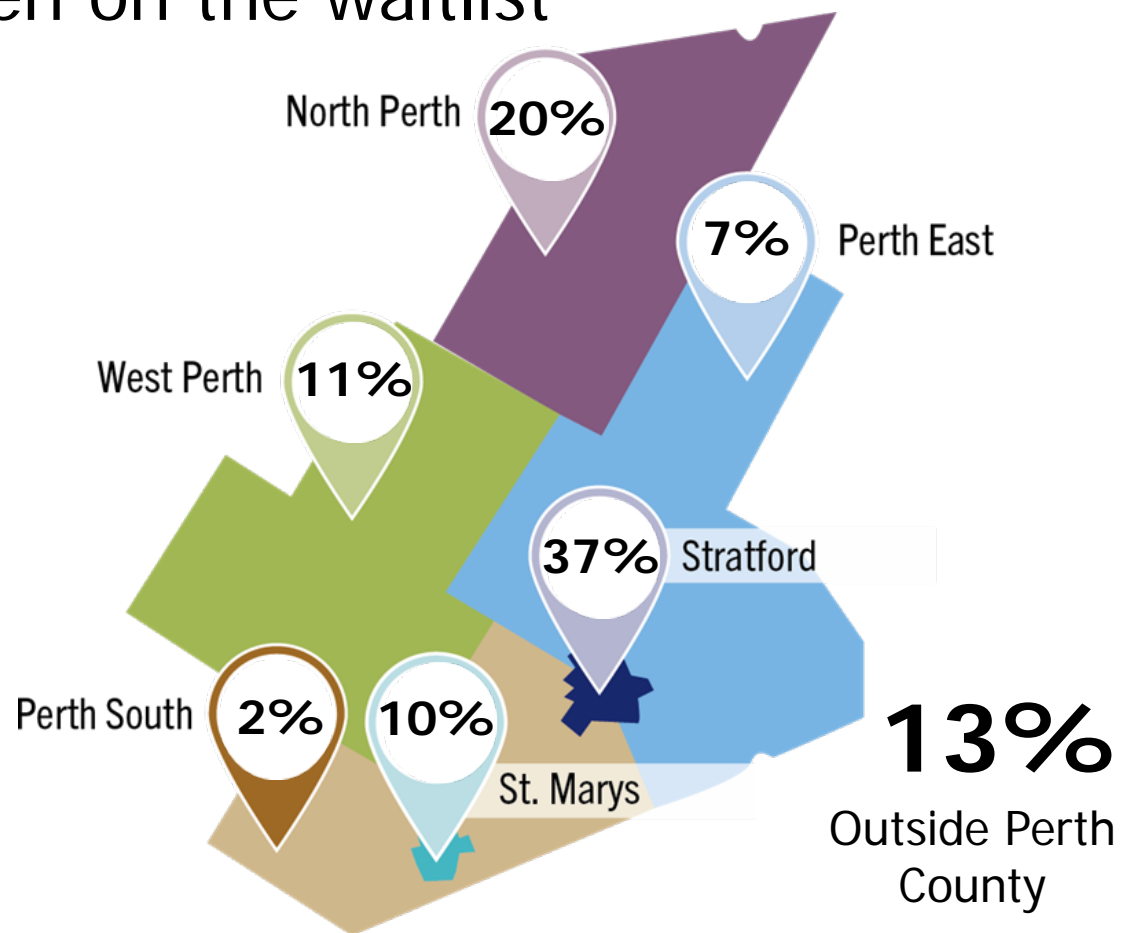

## Stratford, Perth County, & St. Marys

**2465** Total number of Children on the waitlist

Age Category on the waitlist

### Resource Consulting

**89** Total Children supported by the Program

Level of Support

### EarlyON

**878** Unique children (0-6 years) served

**644** Unique Parents/ Caregivers served

**1793** Visits by children (0-6 years)

**1287** Visits by Parents/ Caregivers

### Information Bulletin

EarlyON providers collaborated for an engaging weekly drop-in summer program at Wildwood Conservation Area that served over 1000 participants this summer.