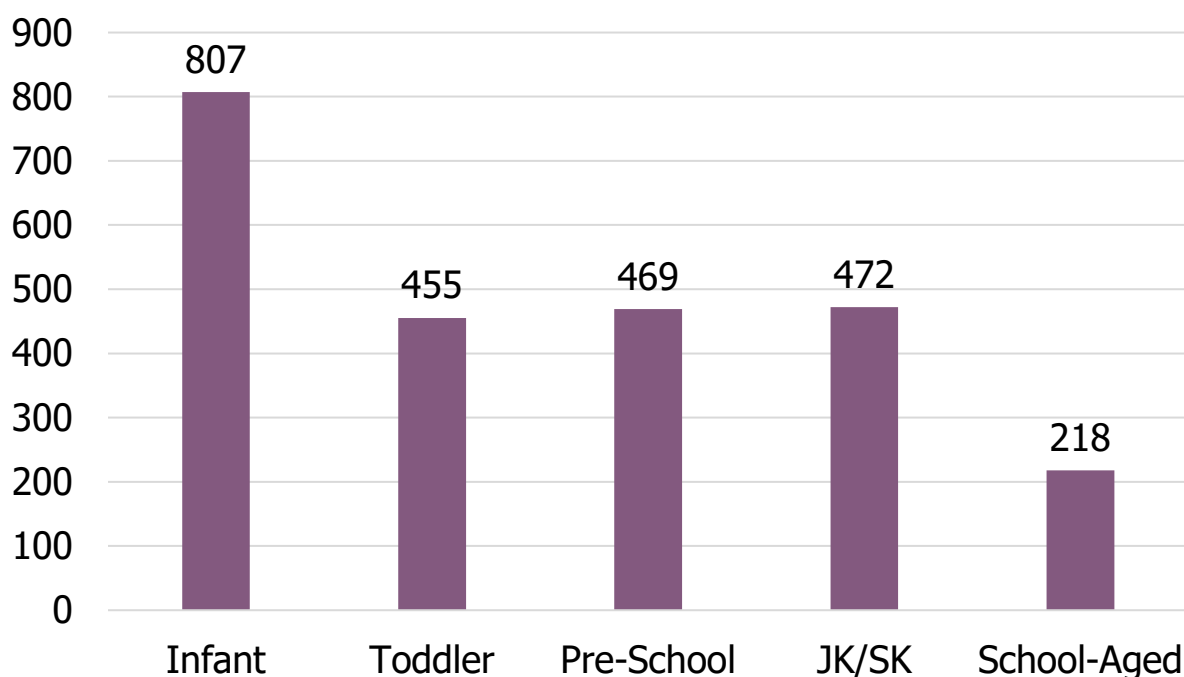

SOCIAL SERVICES MONTHLY CHILDREN'S SERVICES REPORT

Stratford, Perth County, & St. Marys

2421 Total number of Children on the waitlist

Age Category on the waitlist

Resource Consulting

81 Total Children supported by the Program

Level of Support

EarlyON

802 Unique children (0-6 years) served

632 Unique Parents/Caregivers served

1934 Visits by children (0-6 years)

1513 Visits by Parents/Caregivers

Information Bulletin

Join us for a unique EarlyON experience at Wildwood Conservation Area on Mondays from 9-11am, no entrance fee to access and you're welcome to explore the grounds beyond the scheduled program time! This program is supported by Perth Care for Kids, the YMCA of Three Rivers and the Town of St. Marys.