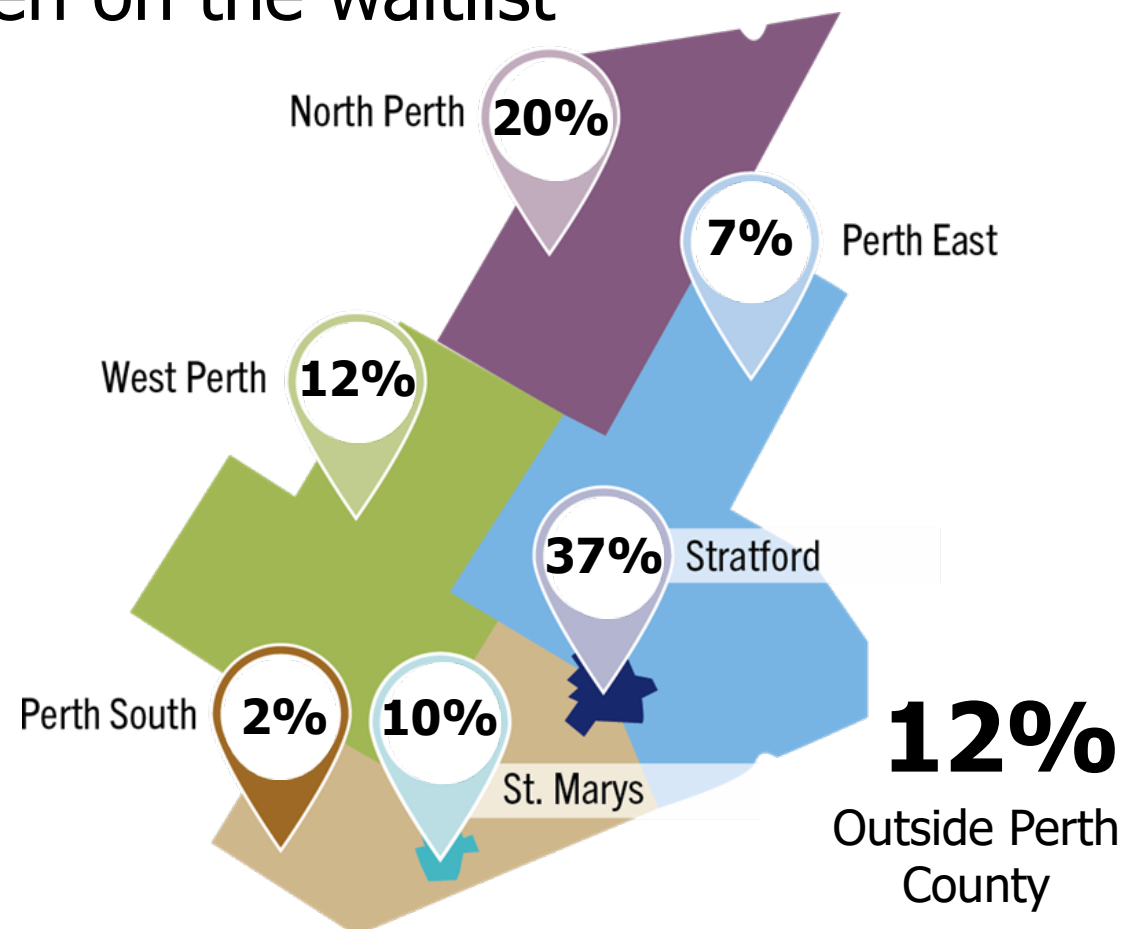

SOCIAL SERVICES MONTHLY CHILDREN'S SERVICES REPORT

Stratford, Perth County, & St. Marys

2421 Total number of Children on the waitlist

Age Category on the waitlist

Resource Consulting

81 Total Children supported by the Program

Level of Support

EarlyON

802 Unique children (0-6 years) served

632 Unique Parents/Caregivers served

1934 Visits by children (0-6 years)

1513 Visits by Parents/Caregivers

Information Bulletin

Join us for a unique EarlyON experience at Wildwood Conservation Area on Mondays from 9-11am, no entrance fee to access and you're welcome to explore the grounds beyond the scheduled program time! This program is supported by Perth Care for Kids, the YMCA of Three Rivers and the Town of St. Marys.